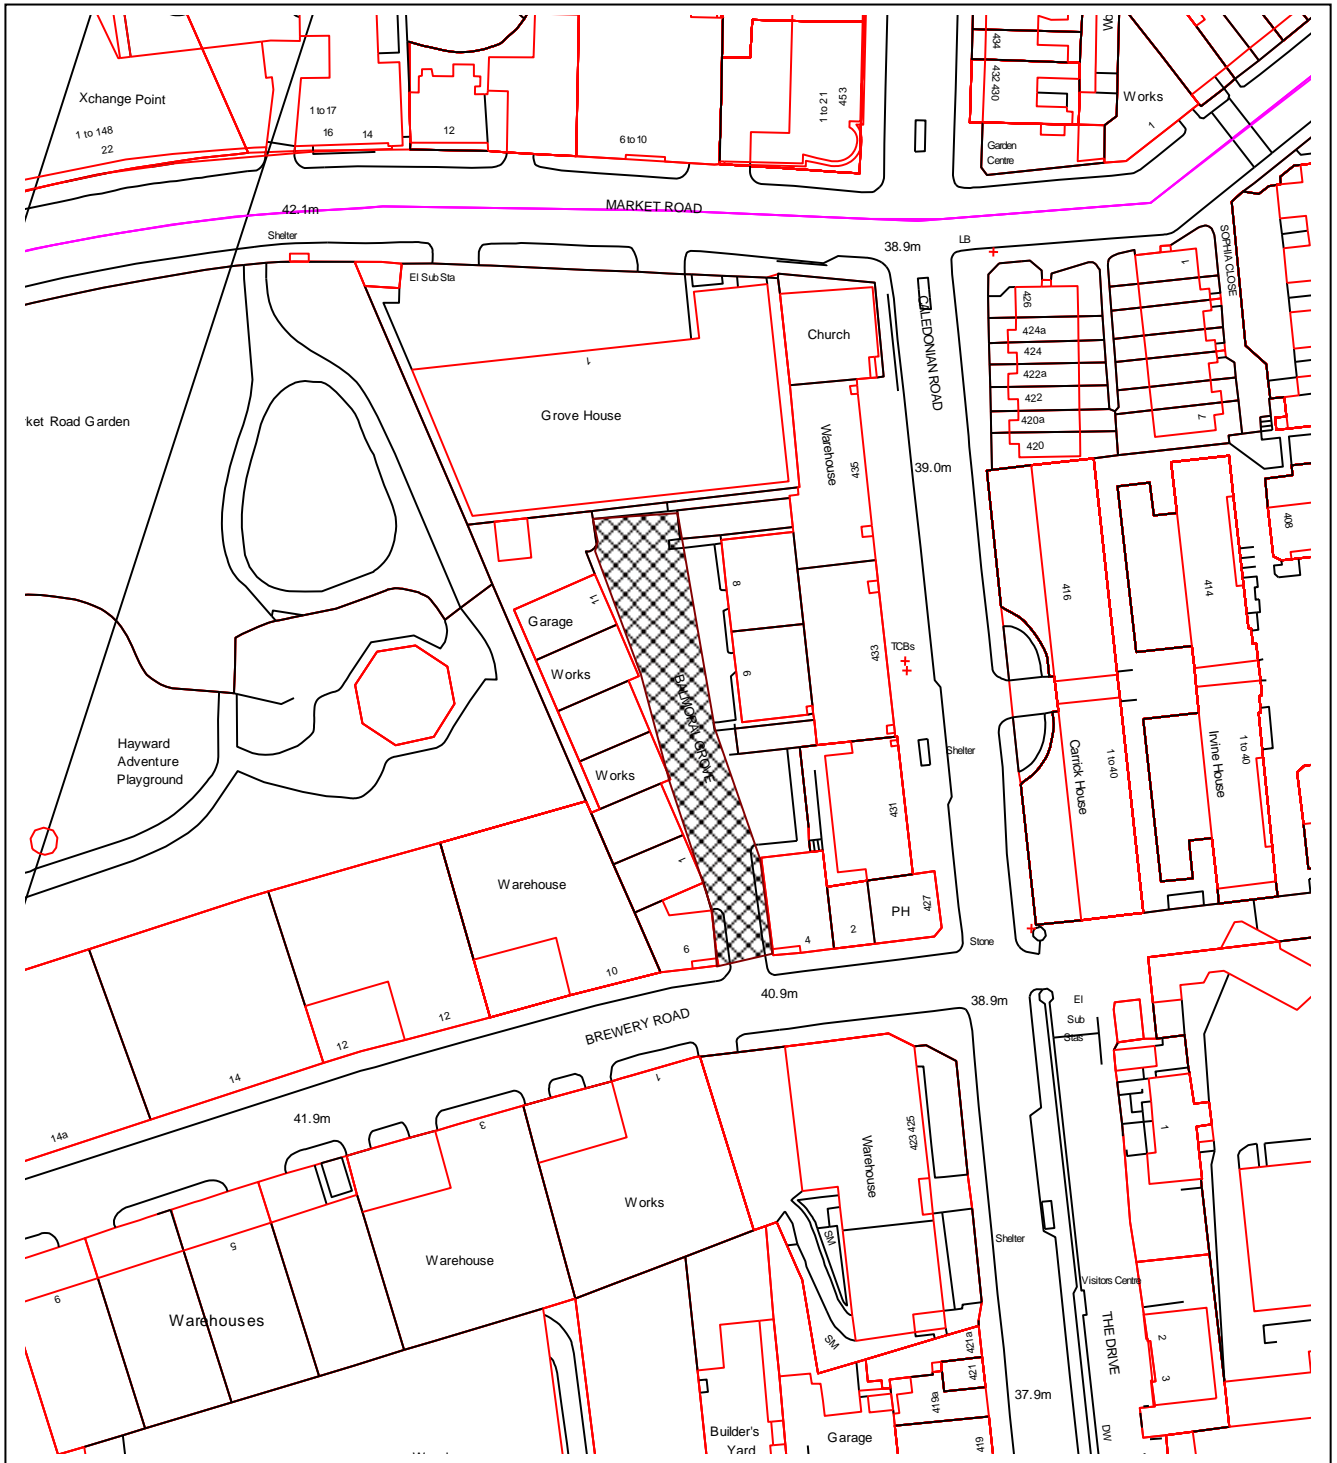

# Islington SE GIS Print Template

This material has been reproduced from Ordnance Survey digital map data with the permission of the controller of Her Majesty's Stationery Office, © Crown Copyright.  
P2016/1997/FUL